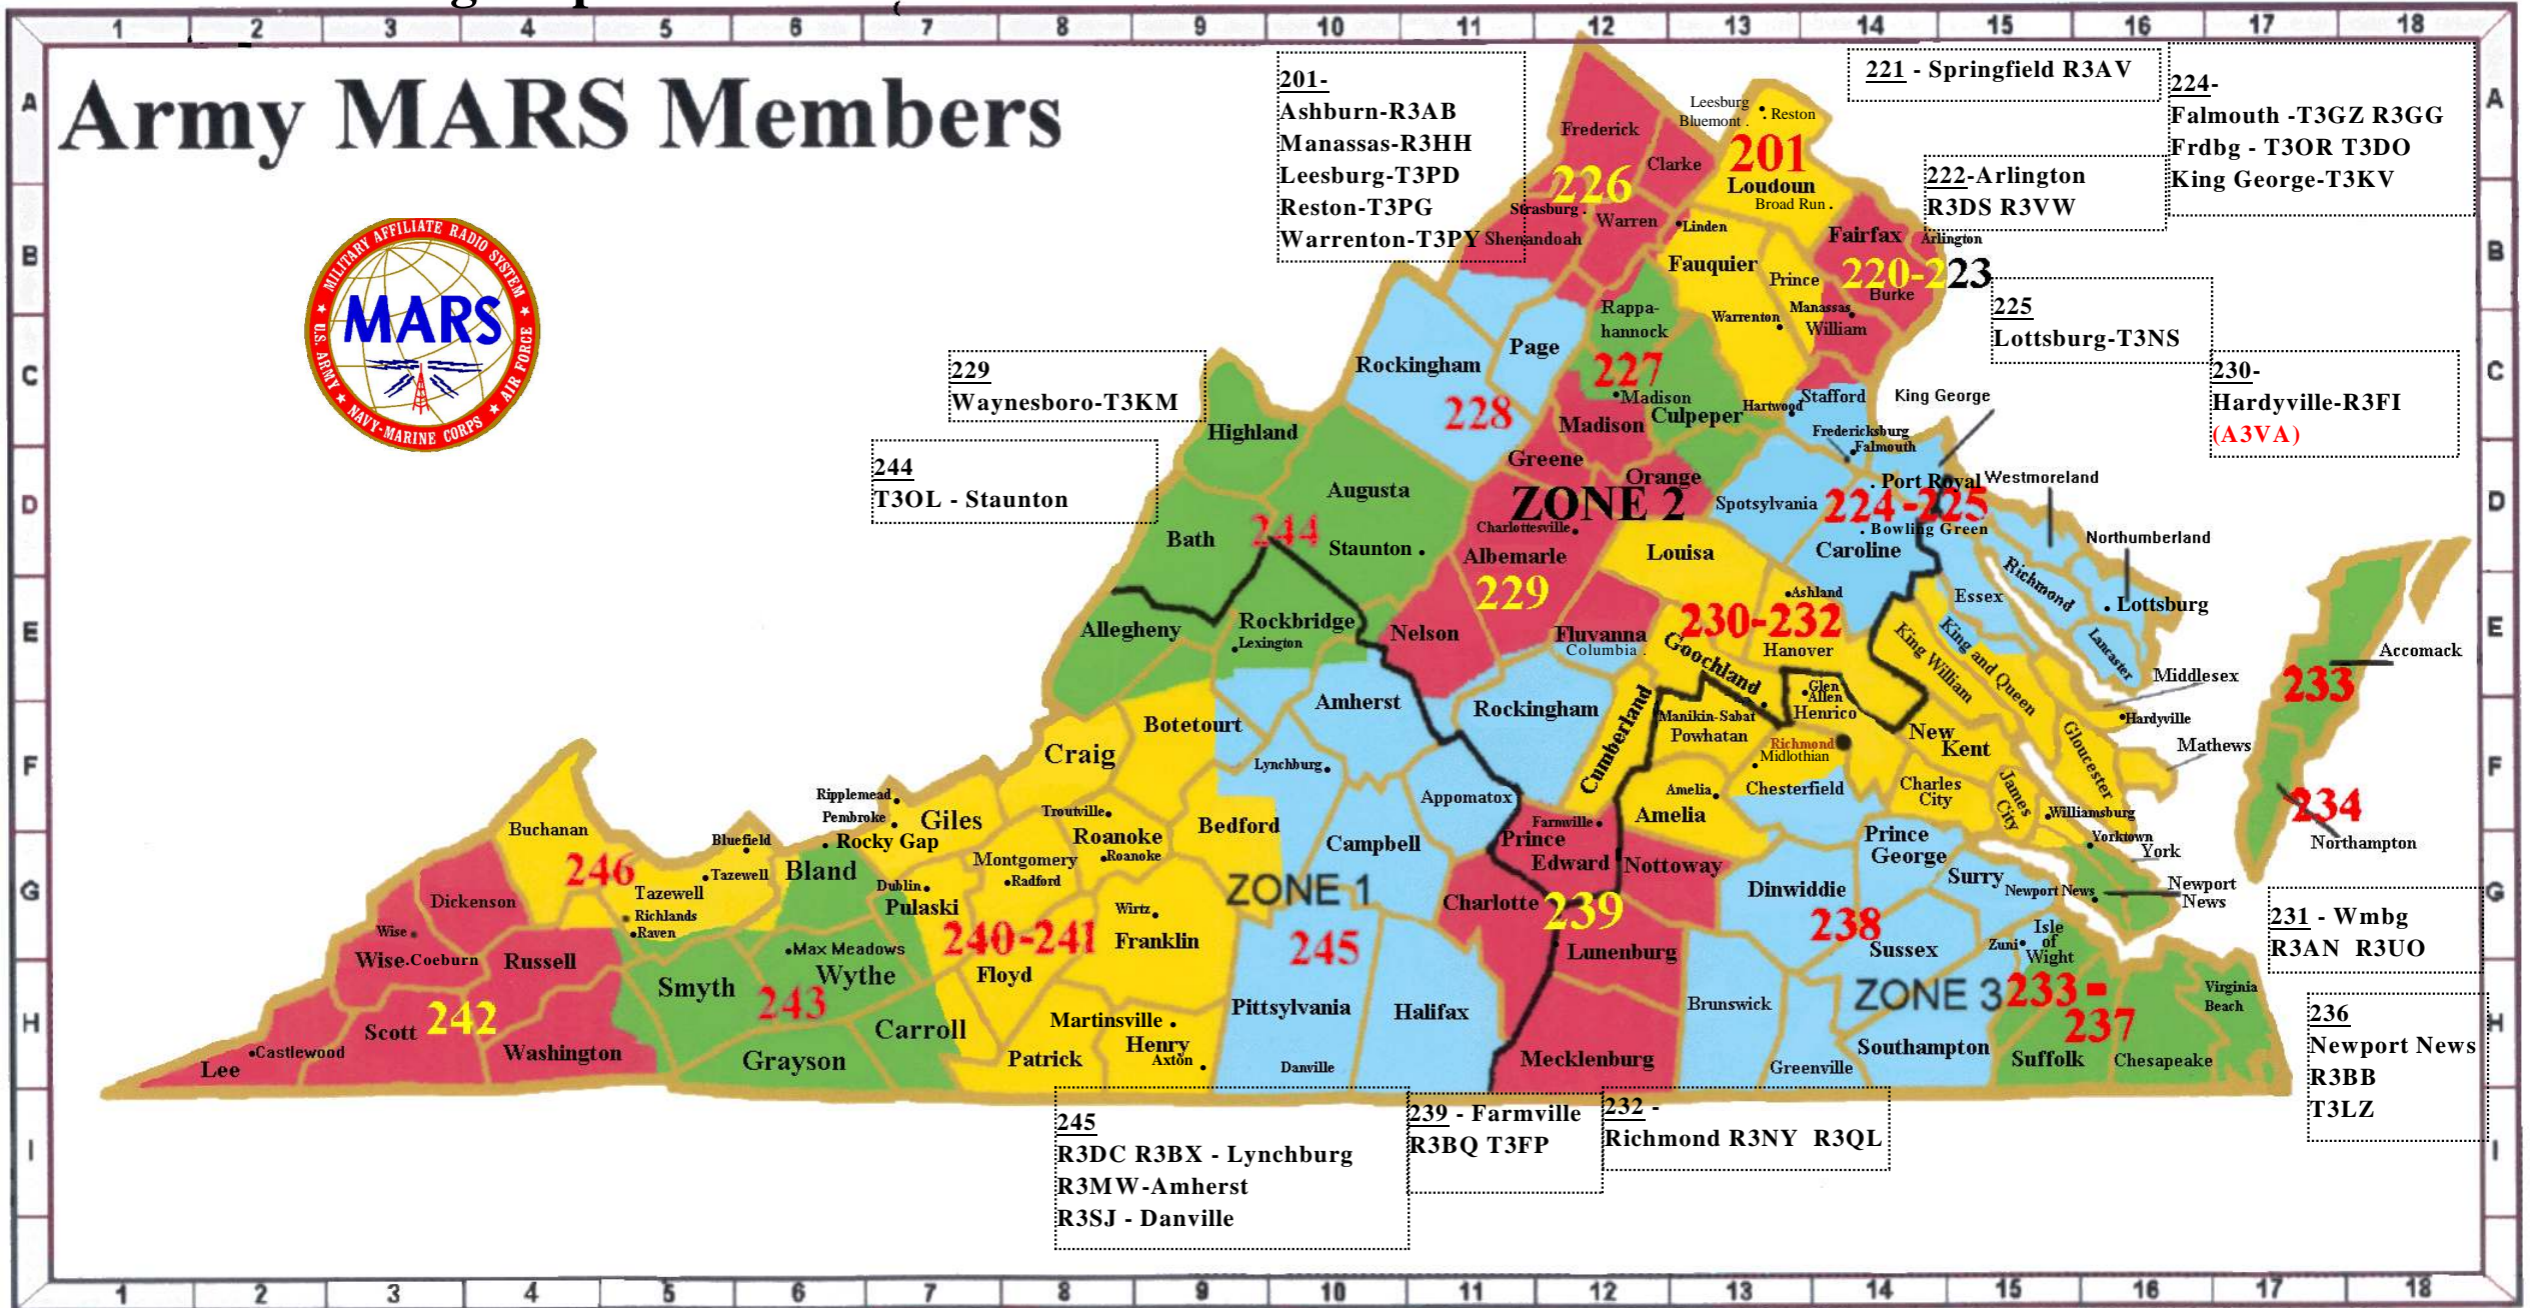

# VIRGINIA COUNTY MAP

AAR3GG 27 Jul 2008

8 1/2 x 14

With three digit zip codes

## Army MARS Members

201-  
Ashburn-R3AB  
Manassas-R3HH  
Leesburg-T3PD  
Reston-T3PG  
Warrenton-T3PY Shenandoah

221 - Springfield R3AV

224-  
Falmouth -T3GZ R3GG  
Frdbg - T3OR T3DO  
King George-T3KV

222-Arlington  
R3DS R3VW

225  
Lottsburg-T3NS

230-  
Hardyville-R3FI  
(A3VA)

229  
Waynesboro-T3KM

244  
T3OL - Staunton

245  
R3DC R3BX - Lynchburg  
R3MW -Amherst  
R3SJ - Danville

239 - Farmville  
R3BQ T3FP

232 -  
Richmond R3NY R3QL

231 - Wmbg  
R3AN R3UO

236  
Newport News  
R3BB  
T3LZ